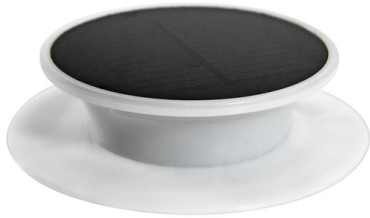

FLOOR&WALL LIGHT POINT

CODE: SJG24

Elegant "pathway" both for the garden (with spike) and for the wall.
Ideal for creating light effects.

Equipped with a twilight sensor to allow automatic intervention.

IP67

Features

- Equipped with a twilight sensor to allow automatic intervention.
- LED Type: 28 x SMD 2835
- Color rendering: > 80
- Lithium battery: 3.7V - 2200 mAh type 18650 (not replaceable)
- Charging time: 8 hours
- Autonomy (with fully charged battery): 17 hours
- Twilight sensor: intervention < 50 lux
- Degree of protection: IP67, for outdoor use
- Weatherproof, UV and impact resistant plastic body
- Polycarbonate diffuser

Technical data

Article	Dimensions	Total consumption	Color	Luminous flux
SJG24	Ø160x41 mm	3W	day light 4.000°K	300 lm

Appliance for outdoor