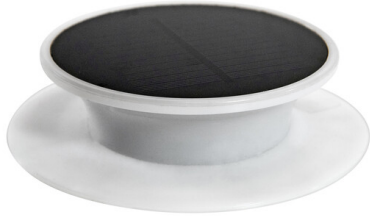

## FLOOR&WALL LIGHT POINT

CODE: SJG24

Elegant "pathway" both for the garden (with spike) and for the wall.  
Ideal for creating light effects.

Equipped with a twilight sensor to allow automatic intervention.

### Features

- Equipped with a twilight sensor to allow automatic intervention.
- LED Type: 28 x SMD 2835
- Color rendering: > 80
- Lithium battery: 3.7V - 2200 mAh type 18650 (not replaceable)
- Charging time: 8 hours
- Autonomy (with fully charged battery): 17 hours
- Twilight sensor: intervention < 50 lux
- Degree of protection: IP67, for outdoor use
- Weatherproof, UV and impact resistant plastic body
- Polycarbonate diffuser

### Technical data

Article	Dimensions	Total consumption	Color	Luminous flux
SJG24	Ø160x41 mm	3W	day light 4.000°K	300 lm

Appliance for outdoor