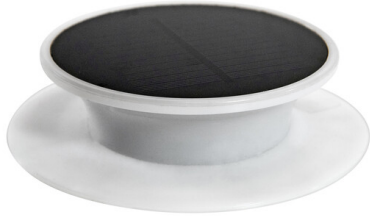

FLOOR&WALL LIGHT POINT

CODE: SJG24

Elegant "pathway" both for the garden (with spike) and for the wall.
Ideal for creating light effects.

Equipped with a twilight sensor to allow automatic intervention.

IP67

Features

- Equipped with a twilight sensor to allow automatic intervention.
- LED Type: 28 x SMD 2835
- Color rendering: > 80
- Lithium battery: 3.7V - 2200 mAh type 18650 (not replaceable)
- Charging time: 8 hours
- Autonomy (with fully charged battery): 17 hours
- Twilight sensor: intervention < 50 lux
- Degree of protection: IP67, for outdoor use
- Weatherproof, UV and impact resistant plastic body
- Polycarbonate diffuser

Technical data

Article	Dimensions	Total consumption	Color	Luminous flux
SJG24	Ø160x41 mm	3W	day light 4.000°K	300 lm

Appliance for outdoor