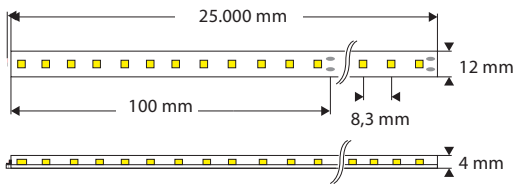

Data sheets