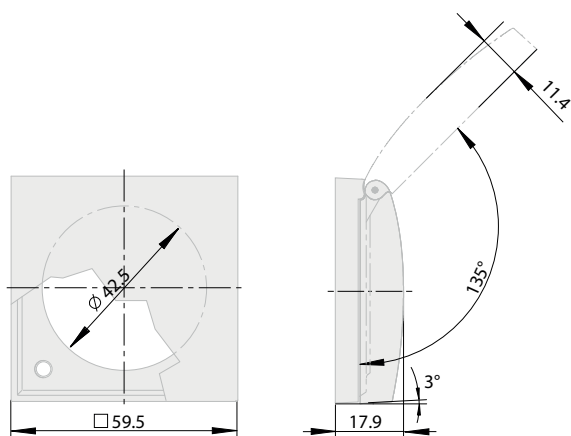

Data sheets