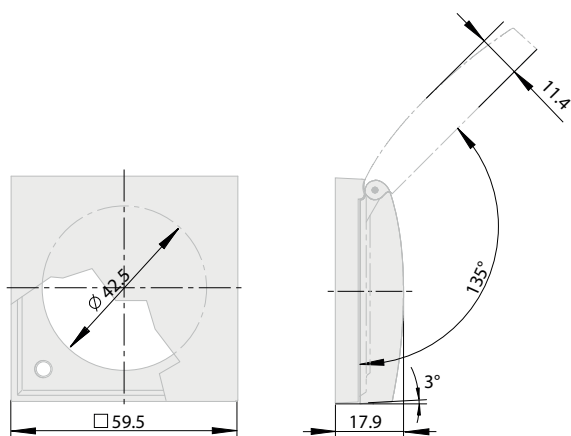

Frame with hinged cover

CODE: 1828.25... IP44

Frame with hinged cover
for the cover on socket outlets

serie INTEGRO FLOW

to be used with sealing strip item 1853
(otherwise protection degree cannot be guarantee)

Technical data

Article	Color
1828.25.95	antracite
1828.25.97	grigio lucido
1828.25.99	bianco ghiaccio lucido
1828.25.68	acciaio cromo satinato

Data sheets

Built-in appliance